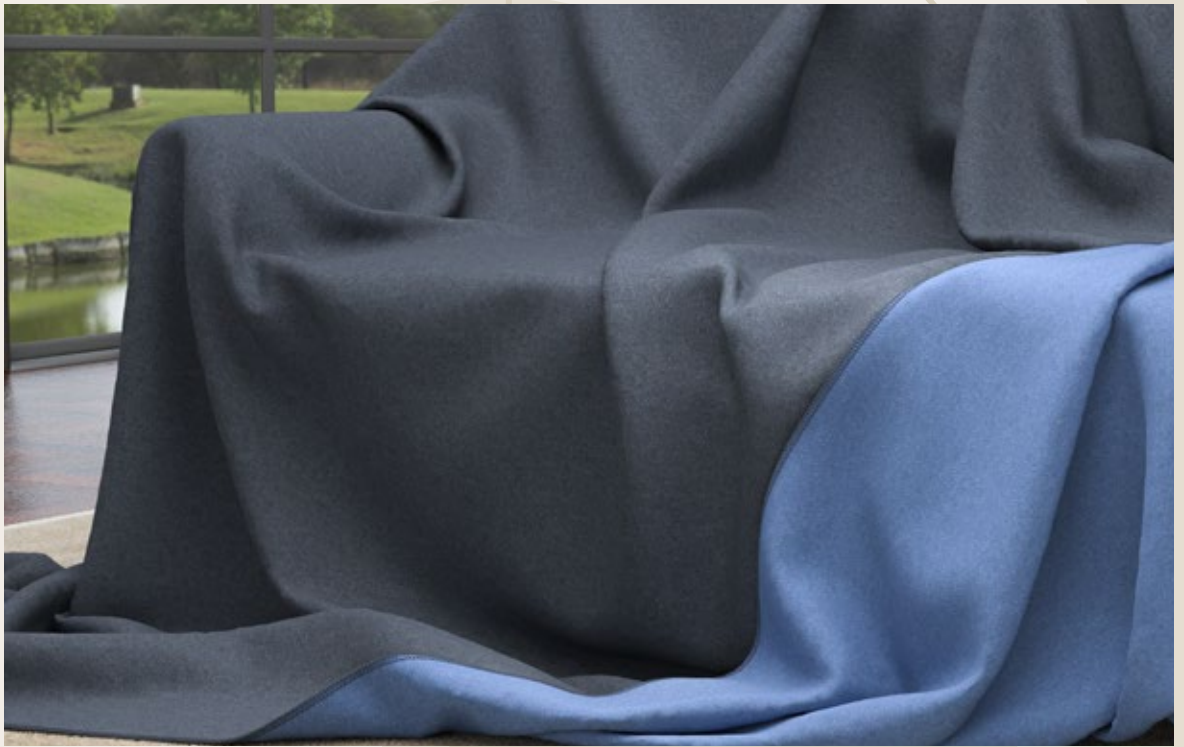

ZEBRA BLANKET
COLLECTION

Polat
·CORPORATION·

“the warmth of your home”