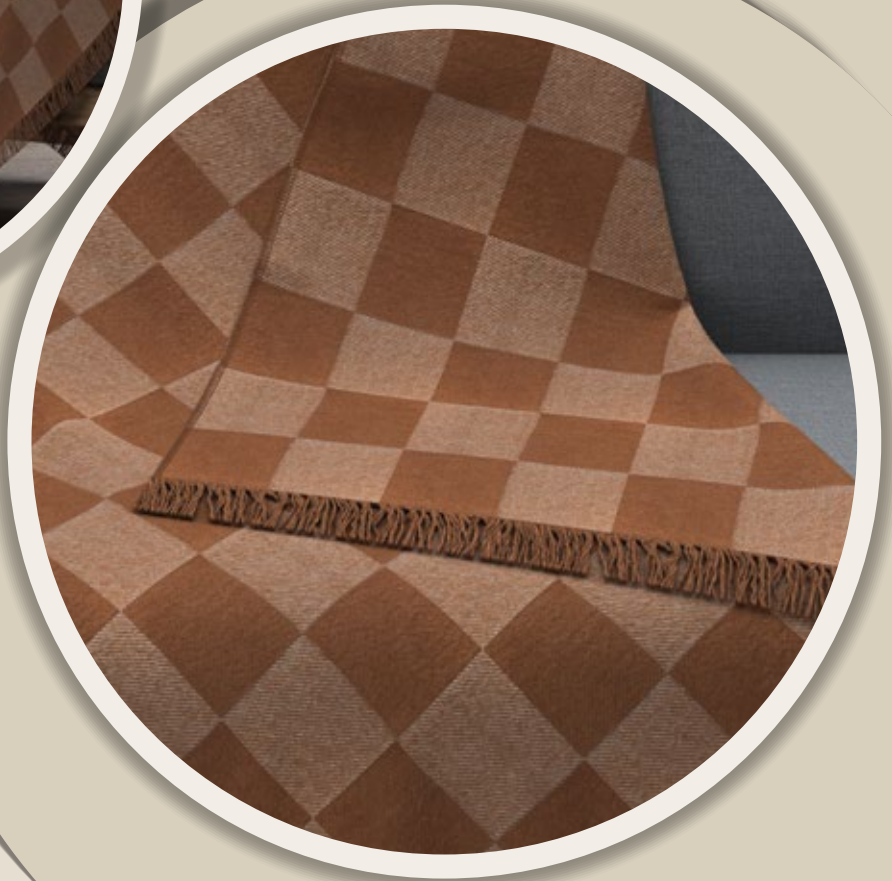

PIQUE - 613

Product Specifications

This Polat series crafted with eco friendly materials in sustainable working environment. Structure of fabric is designed to take the shape of the surface it is placed on to prevent slipping.

Size Dimensions

Twin: 170 cm x 230 cm

Full/Queen: 170 cm x 350 cm