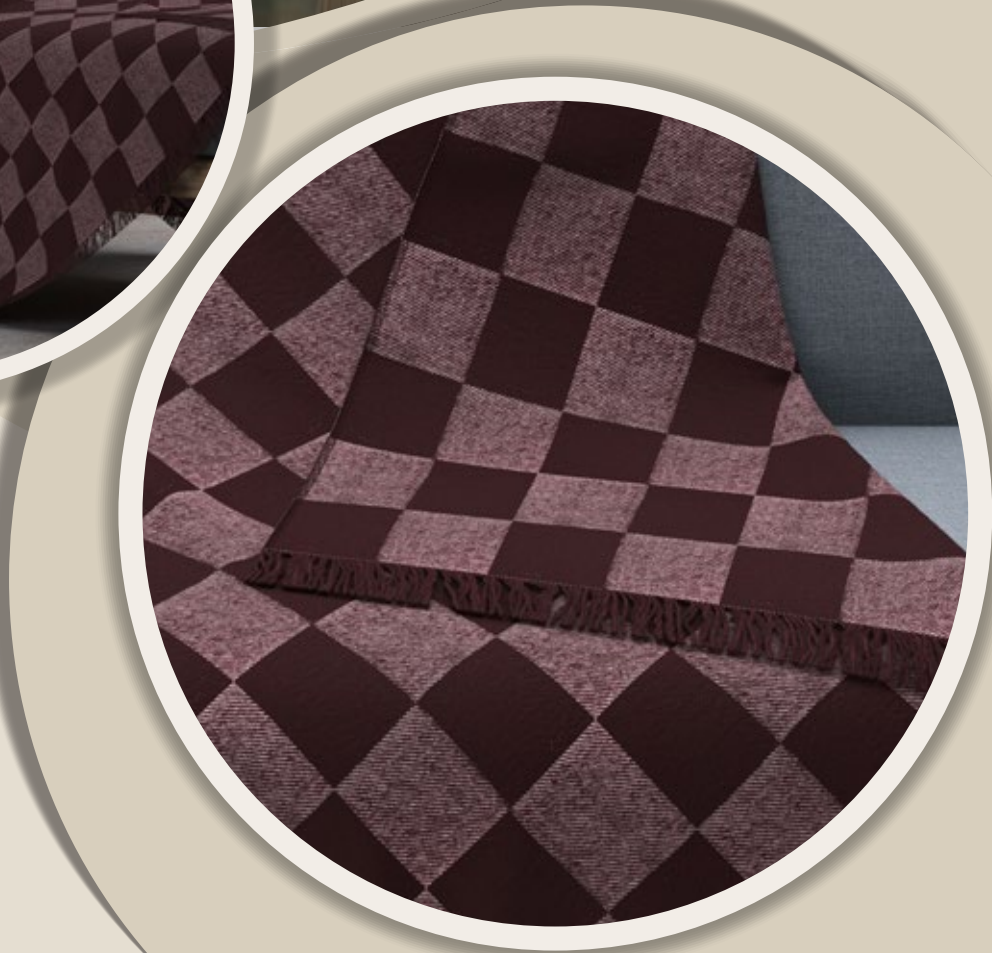

PIQUE - 615

Product Specifications

This Polat series crafted with eco friendly materials in sustainable working environment. Structure of fabric is designed to take the shape of the surface it is placed on to prevent slipping.

Size Dimensions

Twin: 170 cm x 230 cm

Full/Queen: 170 cm x 350 cm