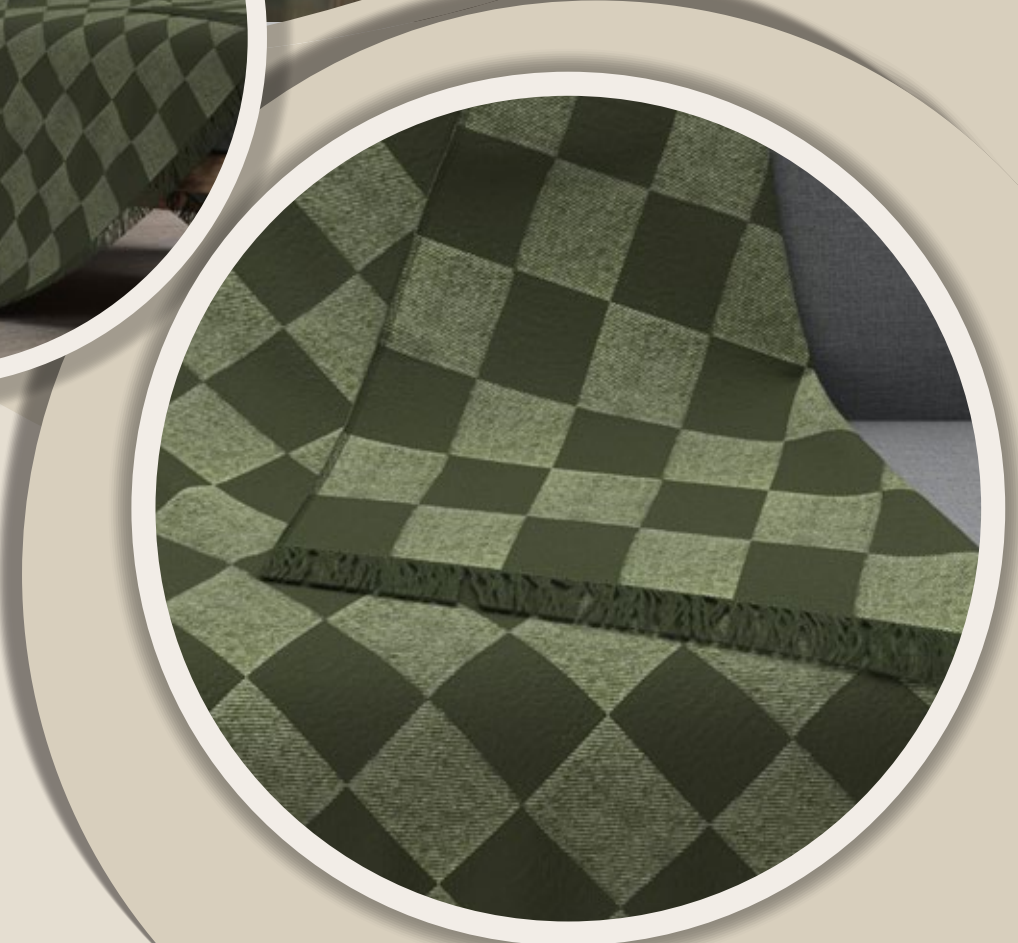

PIQUE - 616

Product Specifications

This Polat series crafted with eco friendly materials in sustainable working environment. Structure of fabric is designed to take the shape of the surface it is placed on to prevent slipping.

Size Dimensions

Twin: 170 cm x 230 cm

Full/Queen: 170 cm x 350 cm